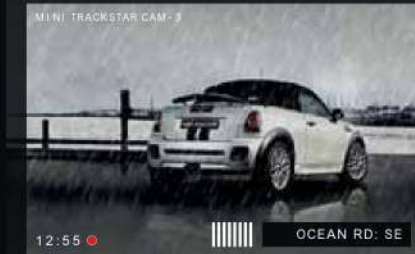

HAS YOUR MINI EVER GONE AWOL? NOT ON OUR WATCH.

Keep it safe with MINI Trackstar.

As thieves get more tech savvy, so do we. MINI Trackstar is the only MINI-approved stolen vehicle recovery product which reveals the exact position of a stolen car using GPS (Global Positioning Satellite), GSM (Global Systems for Mobile Communications) and a clever integrated motion detector. It works so well, the current recovery time for a stolen MINI is just 57 minutes.

- » Endorsed by the Police
- » Hidden away from prying eyes
- » Full MINI Warranty for Three Years
- » European cover as standard*
- » Fitted by MINI Trained Technicians

*Countries covered: Andorra, Austria, Belgium, Bulgaria, Croatia, Czech Republic, Denmark, Estonia, Finland, France, Germany, Greece, Hungary, Ireland, Italy, Latvia, Liechtenstein, Lithuania, Luxembourg, Monaco, Netherlands, Norway, Poland, Portugal, Romania, Russia, Slovakia, Slovenia, Spain, Sweden, Switzerland, Turkey and Ukraine.