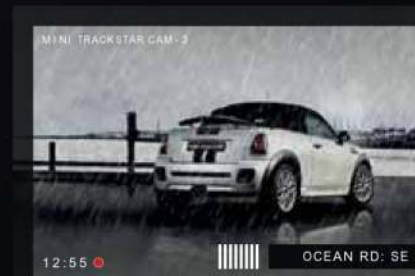

HAS YOUR MINI EVER GONE AWOL? NOT ON OUR WATCH.

Keep it safe with MINI Trackstar.

As thieves get more tech savvy, so do we. MINI Trackstar is the only MINI-approved stolen vehicle recovery product which reveals the exact position of a stolen car using GPS (Global Positioning Satellite), GSM (Global Systems for Mobile Communications) and a clever integrated motion detector. It works so well, the current recovery time for a stolen MINI is just 57 minutes.

- » Endorsed by the Police
- » Hidden away from prying eyes
- » Full MINI Warranty for Three Years
- » European cover as standard*
- » Fitted by MINI Trained Technicians

*Countries covered: Andorra, Austria, Belgium, Bulgaria, Croatia, Czech Republic, Denmark, Estonia, Finland, France, Germany, Greece, Hungary, Ireland, Italy, Latvia, Liechtenstein, Lithuania, Luxembourg, Monaco, Netherlands, Norway, Poland, Portugal, Romania, Russia, Slovakia, Slovenia, Spain, Sweden, Switzerland, Turkey and Ukraine.