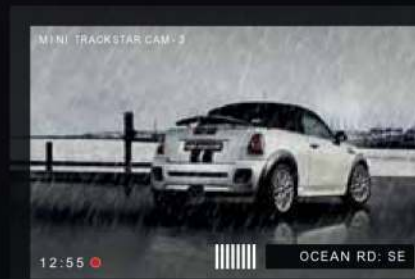

HAS YOUR MINI EVER GONE AWOL? NOT ON OUR WATCH.

Keep it safe with MINI Trackstar.

As thieves get more tech savvy, so do we. MINI Trackstar is the only MINI-approved stolen vehicle recovery product which reveals the exact position of a stolen car using GPS (Global Positioning Satellite), GSM (Global Systems for Mobile Communications) and a clever integrated motion detector. It works so well, the current recovery time for a stolen MINI is just 57 minutes.

- » Endorsed by the Police
- » Hidden away from prying eyes
- » Full MINI Warranty for Three Years
- » European cover as standard*
- » Fitted by MINI Trained Technicians

*Countries covered: Andorra, Austria, Belgium, Bulgaria, Croatia, Czech Republic, Denmark, Estonia, Finland, France, Germany, Greece, Hungary, Ireland, Italy, Latvia, Liechtenstein, Lithuania, Luxembourg, Monaco, Netherlands, Norway, Poland, Portugal, Romania, Russia, Slovakia, Slovenia, Spain, Sweden, Switzerland, Turkey and Ukraine.