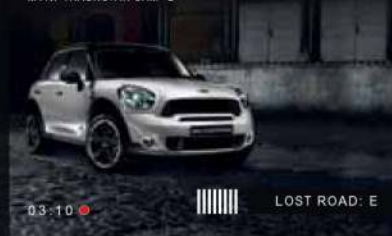

MINI TRACKSTAR CAM - 2